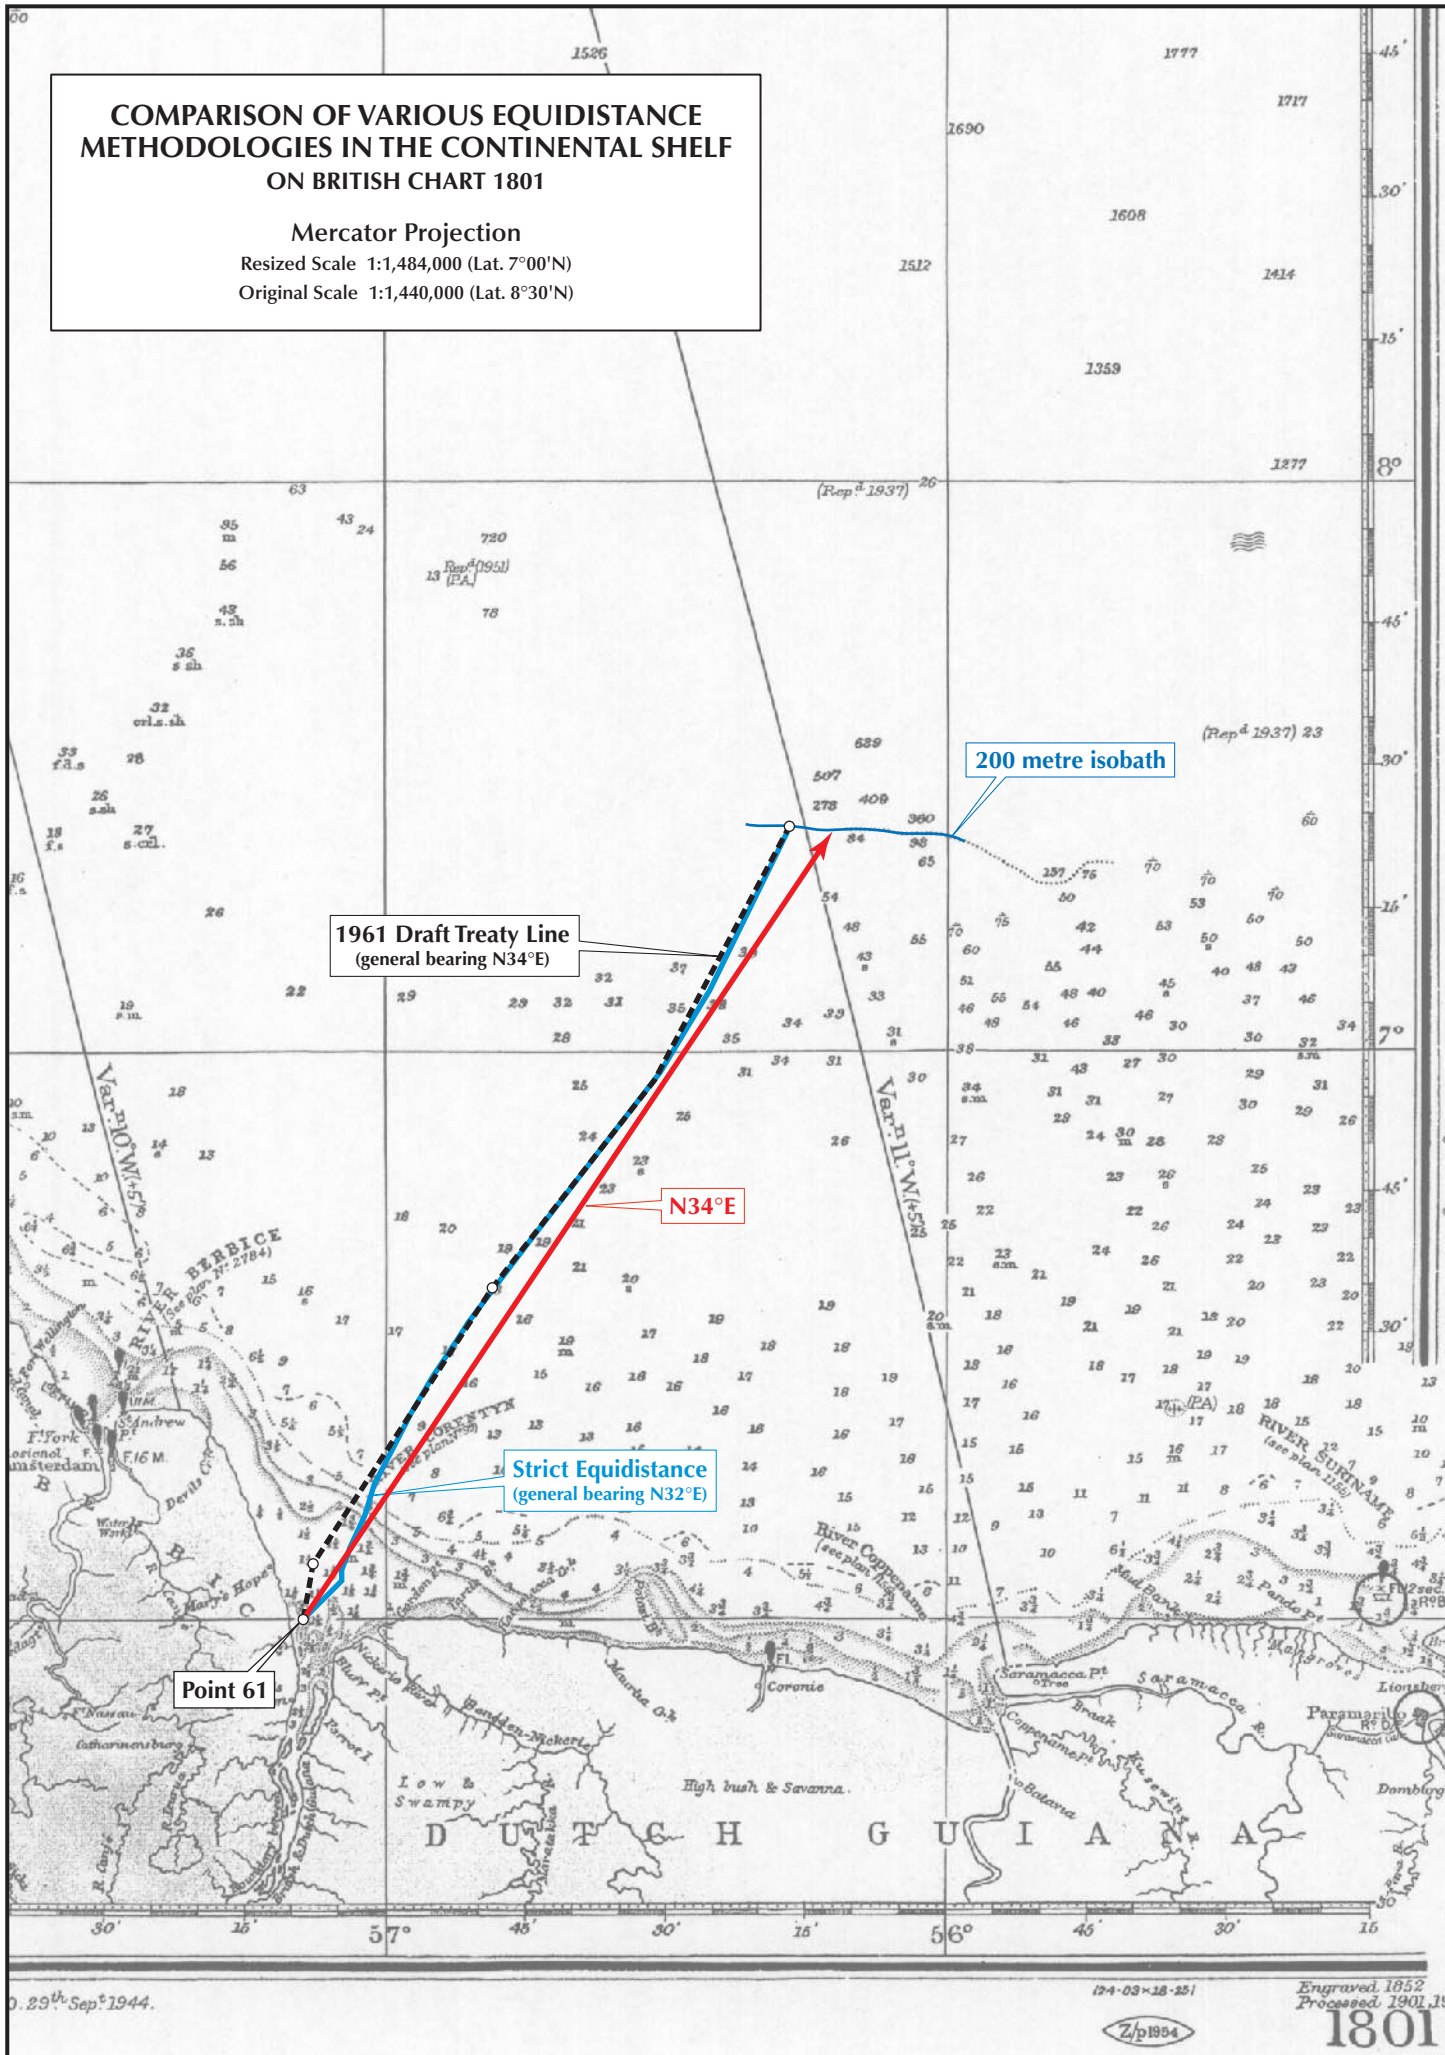

**COMPARISON OF VARIOUS EQUIDISTANCE  
METHODOLOGIES IN THE CONTINENTAL SHELF  
ON BRITISH CHART 1801**

Mercator Projection  
Resized Scale 1:1,484,000 (Lat. 7°00'N)  
Original Scale 1:1,440,000 (Lat. 8°30'N)

**COMPARISON OF VARIOUS EQUIDISTANCE  
METHODOLOGIES IN THE CONTINENTAL SHELF  
ON DUTCH CHART 217**

Mercator Projection  
Resized Scale 1:1,461,000 (Lat. 7°00'N)  
Original Scale 1:750,000 (Lat. 6°37.5'N)